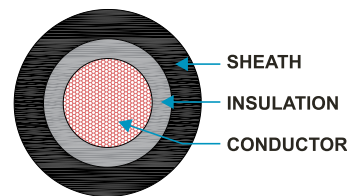

## H07RN-F Rubber-sheathed - Single core Cable

1301 - Rubber Cables

### Application

Heavy-duty rubber-sheathed cable for use in practically all machines destined for export markets, in dry, damp, wet environments and outdoors. As a feeder to transportable motors or machines, cranes, hoists, hand lamps and drilling machines.